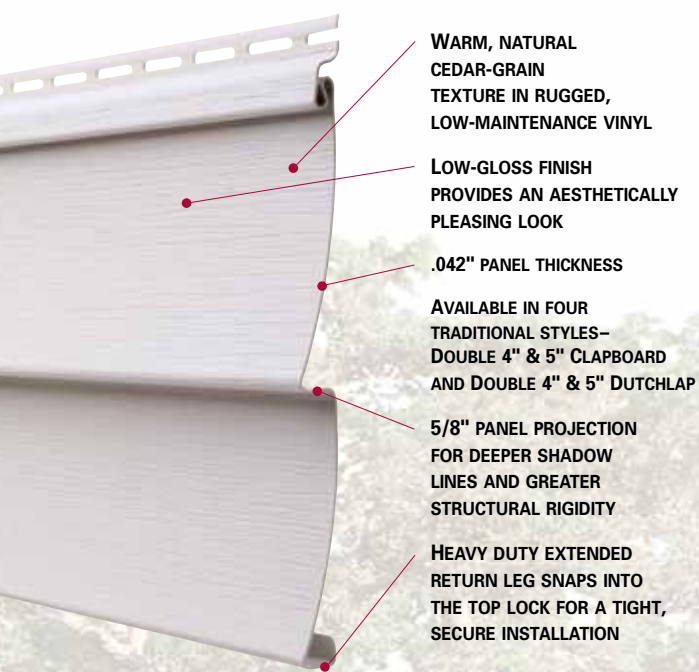

300 Executive Parkway West, Suite 100
Hudson, Ohio 44236
1-800-528-0942

www.norandex.com

**THE LOOK OF WOOD
THE VALUE OF VINYL**

Up close, you can see the rich, cedar-grain detail that has become one of the trademarks of a quality siding panel.

From the street, you'll notice the distinctive architectural lines and unified appearance that result in a satisfying curb appeal.

- WARM, NATURAL CEDAR-GRAIN TEXTURE IN RUGGED, LOW-MAINTENANCE VINYL
- LOW-GLOSS FINISH PROVIDES AN AESTHETICALLY PLEASING LOOK
- .042" PANEL THICKNESS
- AVAILABLE IN FOUR TRADITIONAL STYLES—DOUBLE 4" & 5" CLAPBOARD AND DOUBLE 4" & 5" DUTCHLAP
- 5/8" PANEL PROJECTION FOR DEEPER SHADOW LINES AND GREATER STRUCTURAL RIGIDITY
- HEAVY DUTY EXTENDED RETURN LEG SNAPS INTO THE TOP LOCK FOR A TIGHT, SECURE INSTALLATION

Colors are mechanically reproduced. For color accuracy, please see actual product sample.

As a home owner, you'll appreciate the fact that these pleasing visual affects are provided in a rugged, solid vinyl exterior.