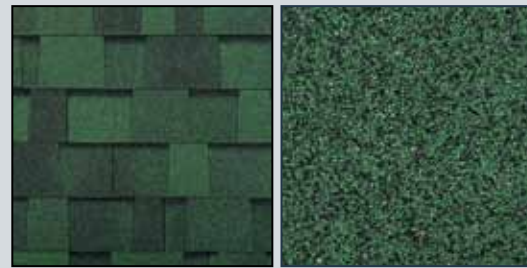

ANTIQUE BROWN

BLACK OAK

HEATHER

MIDNIGHT BLACK

NATURAL WOOD

OXFORD GREY

RAINFOREST

SIENNA BLEND

SILVERWOOD

STORM GREY

WEATHERED WOOD

PORTLAND Color Availability

SHINGLE LINE

	COLOR	ANTIQUE BROWN	BLACK OAK	HEATHER	MIDNIGHT BLACK	NATURAL WOOD	OXFORD GREY	RAINFOREST	SIENNA BLEND	SILVERWOOD	STORM GREY	WEATHERED WOOD
LEGACY®	✿			✿	✿	✿	✿	✿	✿	✿	✿	✿
LEGACY AB®	✿	✿		✿	✿	✿	✿	✿	✿	✿	✿	✿
NORTHWEST XL™	✿	✿		✿	✿	✿		✿	✿	✿	✿	✿
NORTHWEST XL AB™	✿	✿		✿	✿			✿	✿	✿	✿	✿
HIGHLANDER-CS™	✿	✿	✿	✿	✿	✿		✿	✿	✿	✿	✿
HIGHLANDER-CS AR™	✿	✿		✿	✿	✿		✿	✿	✿	✿	✿