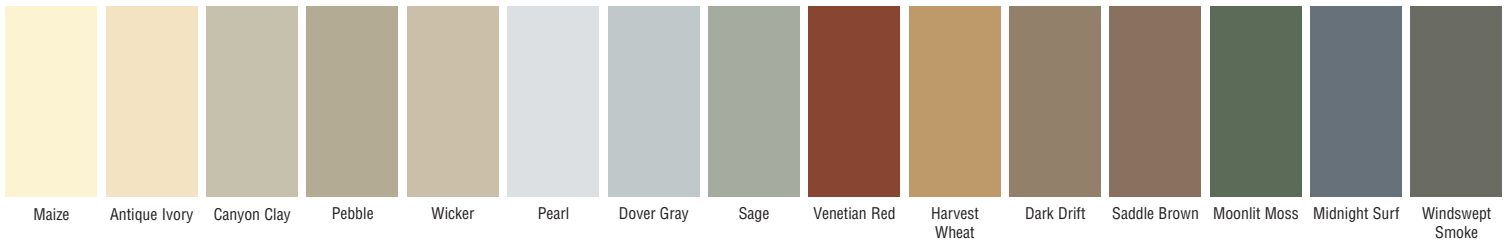

TRADITIONAL SHAKE

From rustic to refined, our Traditional Shake makes an impressive statement of style. The generous 7" exposure, deep woodgrain texture, and authentic hand-cut appearance gently blend modern practicality with the simplicity and grace of coastal living.