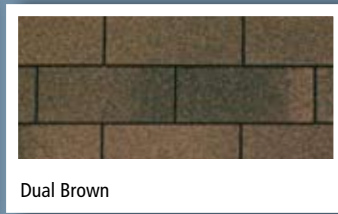

# MARATHON ULTRA AR, 25 AR, 25 & 20

3-TAB DESIGN SHINGLES

Dual Black

Dual Brown

Aged Redwood

National Blue\*\*

Charcoal Grey

Heatherwood