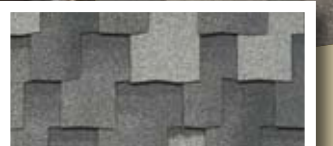

<sup>1</sup>See Limited Warranty and shingle application instructions for complete information.

Shadow Black

Greystone

Weathered Stone

Chalet Wood

Western Redwood

Color Featured: Shadow Black