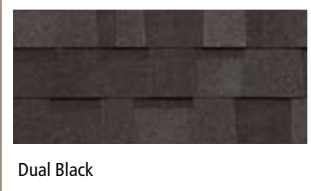

Color Featured: Weatherwood

RoofShake 40

ARCHITECTURAL SHINGLES

At IKO, we believe an exceptional roof must start with a bold design, provide lasting value and enhance curb appeal. After all, our clients demand superior performance and classic detailing.

IKO Roofshake 40 angled-cut shingles deliver on our commitment for innovation. From every perspective, Roofshake displays the characteristics of wood shake shingles, with superior quality and performance.

This heavyweight, laminated shingle has the appearance of hand craftsmanship and unparalleled vibrancy. Roofshake 40 – and its Limited 40-Year Warranty – provide an excellent return on your investment.

A Handsome Addition - IKO Roofshake 40's larger size and angled cuts add significant dimension to these premium fiberglass asphalt shingles.

- Built-in protection from the double layer of heavy fiberglass mat and sturdy modified sealant
- 5-Year IKO Iron Clad Protection¹
- Limited 40-Year Warranty¹
- Carries a Limited Wind Warranty coverage up to 80 mph (128 km/h); upgrade to 110 mph (177 km/h)¹

Unmistakable Quality

IKO Roofshake 40's advanced design enables it to endure severe weather – including wind and fire.