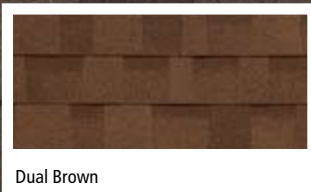

Dual Grey

RoofShake 40

ARCHITECTURAL SHINGLES

At IKO, we believe an exceptional roof must start with a bold design, provide lasting value and enhance curb appeal. After all, our clients demand superior performance and classic detailing.

IKO Roofshake 40 angled-cut shingles deliver on our commitment for innovation. From every perspective, Roofshake displays the characteristics of wood shake shingles, with superior quality and performance.

This heavyweight, laminated shingle has the appearance of hand craftsmanship and unparalleled vibrancy. Roofshake 40 – and its Limited 40-Year Warranty – provide an excellent return on your investment.

A Handsome Addition - IKO Roofshake 40's larger size and angled cuts add significant dimension to these premium fiberglass asphalt shingles.

- Built-in protection from the double layer of heavy fiberglass mat and sturdy modified sealant
- 5-Year IKO Iron Clad Protection¹
- Limited 40-Year Warranty¹
- Carries a Limited Wind Warranty coverage up to 80 mph (128 km/h); upgrade to 110 mph (177 km/h)¹

Unmistakable Quality

IKO Roofshake 40's advanced design enables it to endure severe weather – including wind and fire.