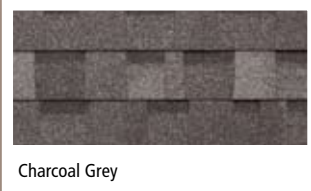

RoofShake 40

ARCHITECTURAL SHINGLES

At IKO, we believe an exceptional roof must start with a bold design, provide lasting value and enhance curb appeal. After all, our clients demand superior performance and classic detailing.

IKO Roofshake 40 angled-cut shingles deliver on our commitment for innovation. From every perspective, Roofshake displays the characteristics of wood shake shingles, with superior quality and performance.

This heavyweight, laminated shingle has the appearance of hand craftsmanship and unparalleled vibrancy. Roofshake 40 – and its Limited 40-Year Warranty – provide an excellent return on your investment.

A Handsome Addition - IKO Roofshake 40's larger size and angled cuts add significant dimension to these premium fiberglass asphalt shingles.

- Built-in protection from the double layer of heavy fiberglass mat and sturdy modified sealant
- 5-Year IKO Iron Clad Protection¹
- Limited 40-Year Warranty¹
- Carries a Limited Wind Warranty coverage up to 80 mph (128 km/h); upgrade to 110 mph (177 km/h)¹

Unmistakable Quality

IKO Roofshake 40's advanced design enables it to endure severe weather – including wind and fire.