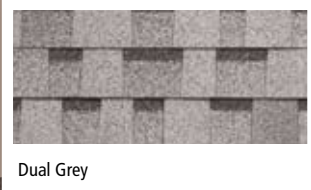

Harvard Slate