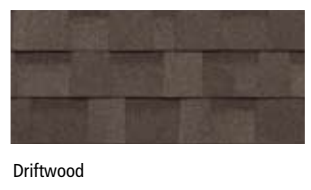

RoofShake 40

ARCHITECTURAL SHINGLES

At IKO, we believe an exceptional roof must start with a bold design, provide lasting value and enhance curb appeal. After all, our clients demand superior performance and classic detailing.

IKO Roofshake 40 angled-cut shingles deliver on our commitment for innovation. From every perspective, Roofshake displays the characteristics of wood shake shingles, with superior quality and performance.

This heavyweight, laminated shingle has the appearance of hand craftsmanship and unparalleled vibrancy. Roofshake 40 – and its Limited 40-Year Warranty – provide an excellent return on your investment.

A Handsome Addition - IKO Roofshake 40's larger size and angled cuts add significant dimension to these premium fiberglass asphalt shingles.

- Built-in protection from the double layer of heavy fiberglass mat and sturdy modified sealant
- 5-Year IKO Iron Clad Protection¹
- Limited 40-Year Warranty¹
- Carries a Limited Wind Warranty coverage up to 80 mph (128 km/h); upgrade to 110 mph (177 km/h)¹

Unmistakable Quality

IKO Roofshake 40's advanced design enables it to endure severe weather – including wind and fire.