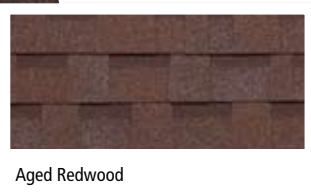

Driftwood

RoofShake 40

ARCHITECTURAL SHINGLES

At IKO, we believe an exceptional roof must start with a bold design, provide lasting value and enhance curb appeal. After all, our clients demand superior performance and classic detailing.

IKO Roofshake 40 angled-cut shingles deliver on our commitment for innovation. From every perspective, Roofshake displays the characteristics of wood shake shingles, with superior quality and performance.

This heavyweight, laminated shingle has the appearance of hand craftsmanship and unparalleled vibrancy. Roofshake 40 – and its Limited 40-Year Warranty – provide an excellent return on your investment.

A Handsome Addition - IKO Roofshake 40's larger size and angled cuts add significant dimension to these premium fiberglass asphalt shingles.

- Built-in protection from the double layer of heavy fiberglass mat and sturdy modified sealant
- 5-Year IKO Iron Clad Protection¹
- Limited 40-Year Warranty¹
- Carries a Limited Wind Warranty coverage up to 80 mph (128 km/h); upgrade to 110 mph (177 km/h)¹

Unmistakable Quality

IKO Roofshake 40's advanced design enables it to endure severe weather – including wind and fire.