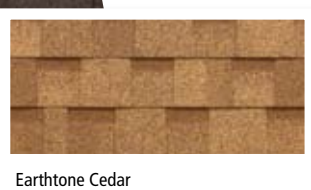

Aged Redwood

Earthtone Cedar