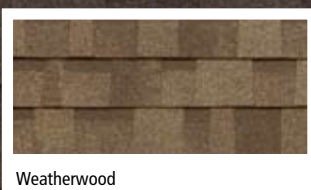

Dual Brown

Earthtone Cedar

Weatherwood