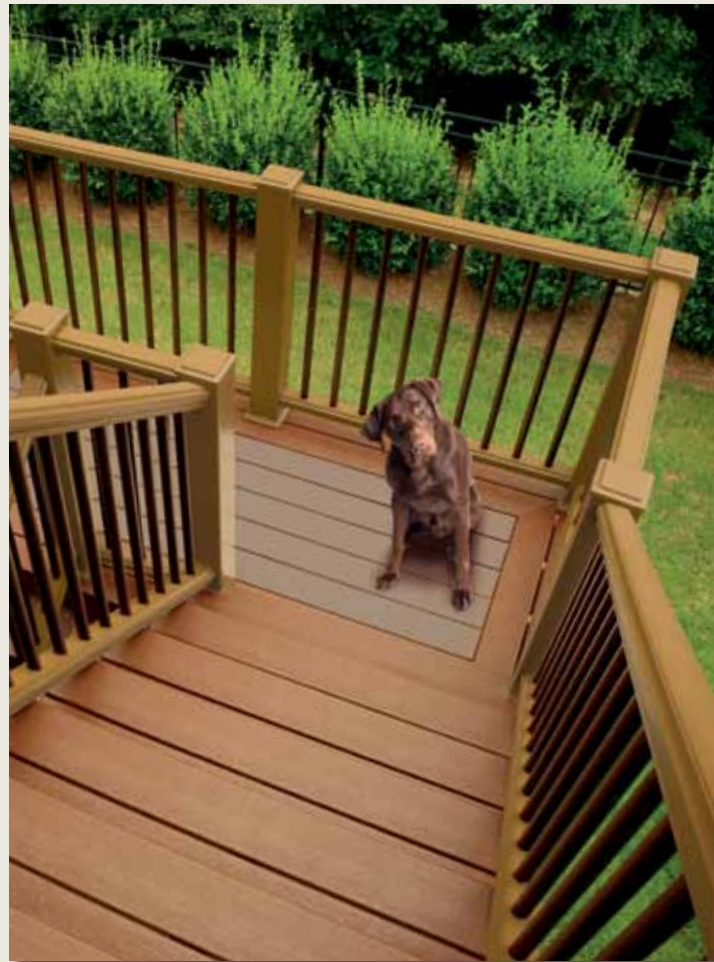

— BE SAFE —

Install Quality Time

When you add RailWays® Universal Railing to your wood or composite deck, you can rest easy knowing that you're adding hours and hours of enjoyment in a safe environment. That's because, unlike some railing products that don't even meet the most basic building codes for safety, all RailWays® Universal Railings are rated R1 (the highest rating possible) under the International Building Code*. That means that our system can withstand more than 250% of the force required by code. Plus, RailWays® Universal Railings won't splinter or lose strength from rotting over time, like wood can.

Why trust your family's safety to anything less?