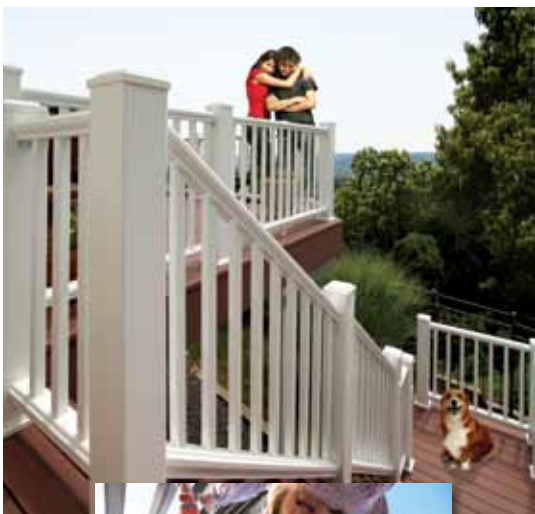

— BE SAFE —

Install Quality Time

When you add RailWays® Universal Railing to your wood or composite deck, you can rest easy knowing that you're adding hours and hours of enjoyment in a safe environment. That's because, unlike some railing products that don't even meet the most basic building codes for safety, all RailWays® Universal Railings are rated R1 (the highest rating possible) under the International Building Code*. That means that our system can withstand more than 250% of the force required by code. Plus, RailWays® Universal Railings won't splinter or lose strength from rotting over time, like wood can.

Why trust your family's safety to anything less?