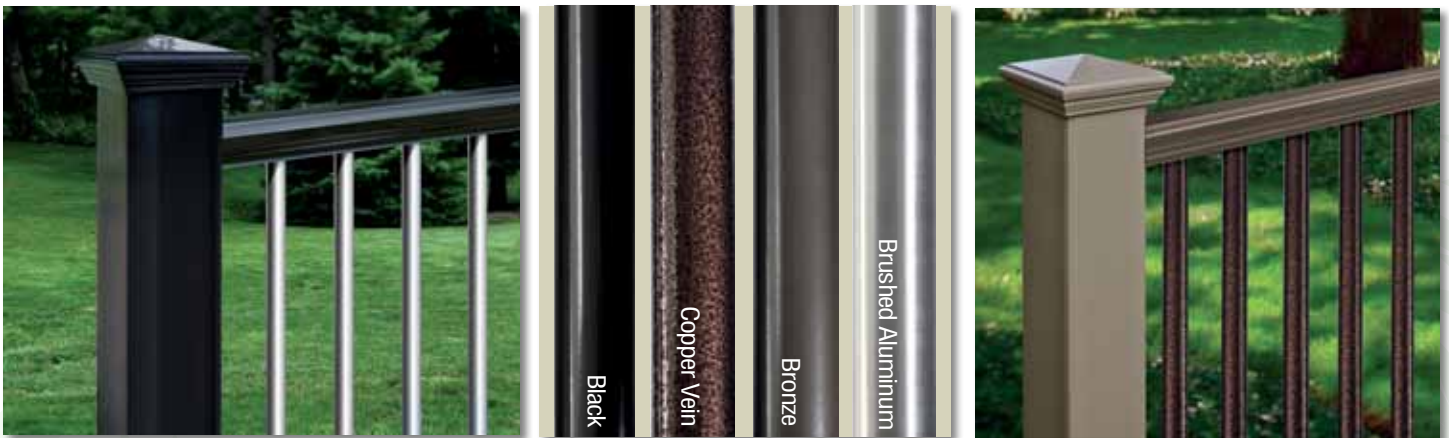

DuraLife™
RailWays® Collection

Inspired By Nature.
Built To Last.