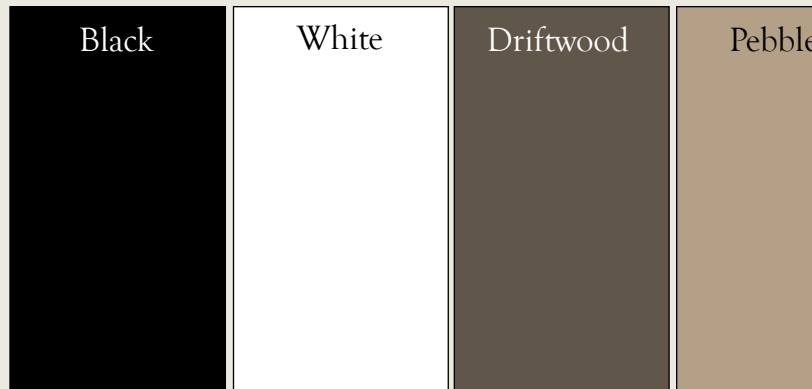

Rich Color Palette...

DuraLife™

RailWays® Collection