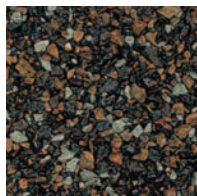

Tile / Shake
Colors

Shingle / Shingle Plus
Colors

Arctic Blue
(Tile Only)

Sea Green

Canyon Brown

Charcoal

Shadowwood

Fawn Grey

Coffee Brown

Teak

Midnight Eclipse

Garnet
(Tile Only)

Terracotta
(Tile Only)

Vintage Slate

Granite

Weathered Timber

Woodland Green

The stone coated finish has been enlarged to show more detail.
Final color selection should be made from an actual product sample.

DECRA[®]
Stone Coated Steel Roofing Systems
50-Year Limited Warranty

www.decra.com
1.877.GO.DECRA

Metal Roofing

Isn't What It Used To Be[®]

DECRA[®]
Stone Coated Steel Roofing Systems

DECRA
profiles

*A sheet of raw steel.
The highest quality
stone coating.
Together they form a
product of strength
and performance
that withstands hail,
fire, earthquakes,
even hurricane
force winds.*