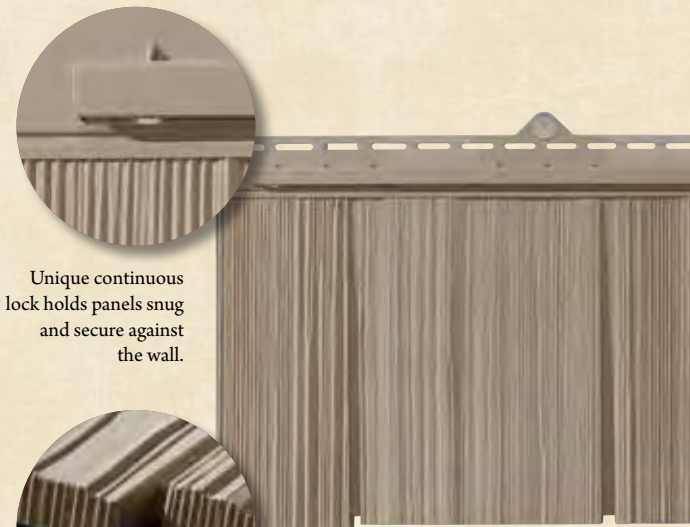

These hardworking, durable siding panels combine the realistic profiles and rough-cut woodgrain of real cedar, with the low-maintenance, long-lasting weatherability of the latest in polymer technology and high performance design.

OPTIONAL MITERED CORNERS
Give your home's exterior a perfectly finished look.

Exclusive nail hem simplifies installation.

7" CEDAR SHINGLES

Unique continuous lock holds panels snug and secure against the wall.